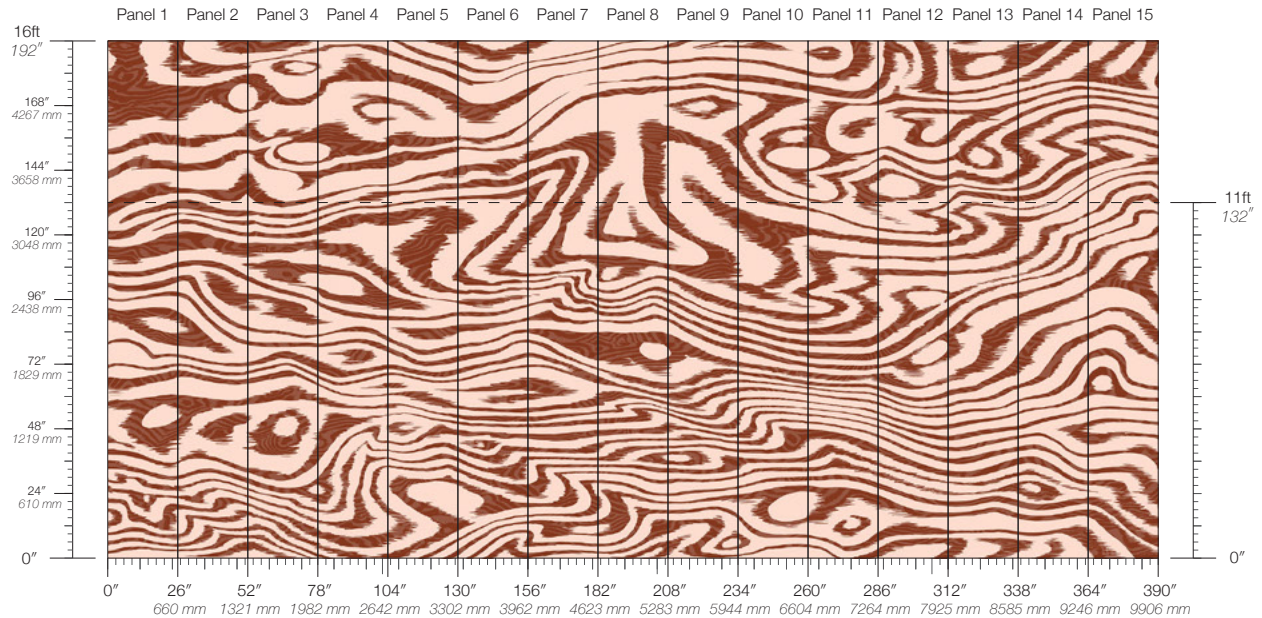

Heartwood Dulce

Suitable for residential and some commercial projects

COLOR
Dulce

STOCK
Made to order

MAINTENANCE
Water-based cleanser

CONTACT
sales@calicowallpaper.com
+1 718 243 1705
57 Lispenard Street
New York, NY 10013 USA

ITEM
4111

LEAD TIME
4 weeks to print

ENVIRONMENTAL
FSC Certified Content

CONTENT
Clay-Coated Paper

MINIMUM
1 panel

SPECS
100% Cellulose face
Non-woven backing
7.1 oz per linear yard
117 g per linear meter
Smooth pearlescent surface texture

DISCLAIMER
Refer to our website to see the full mural artwork. Reference the physical sample for color and texture. Panel maps represent mural artwork only.

PANEL WIDTH
26" / 661 mm trimmed

PRICE
Available upon request

PANEL HEIGHT
132" / 3353 mm standard
192" / 4877 mm extended

ORIGIN
USA

TESTING
(US) ASTM E84 Adhered Class A

REPEAT
Non-repeating

DETAILS
Custom options available